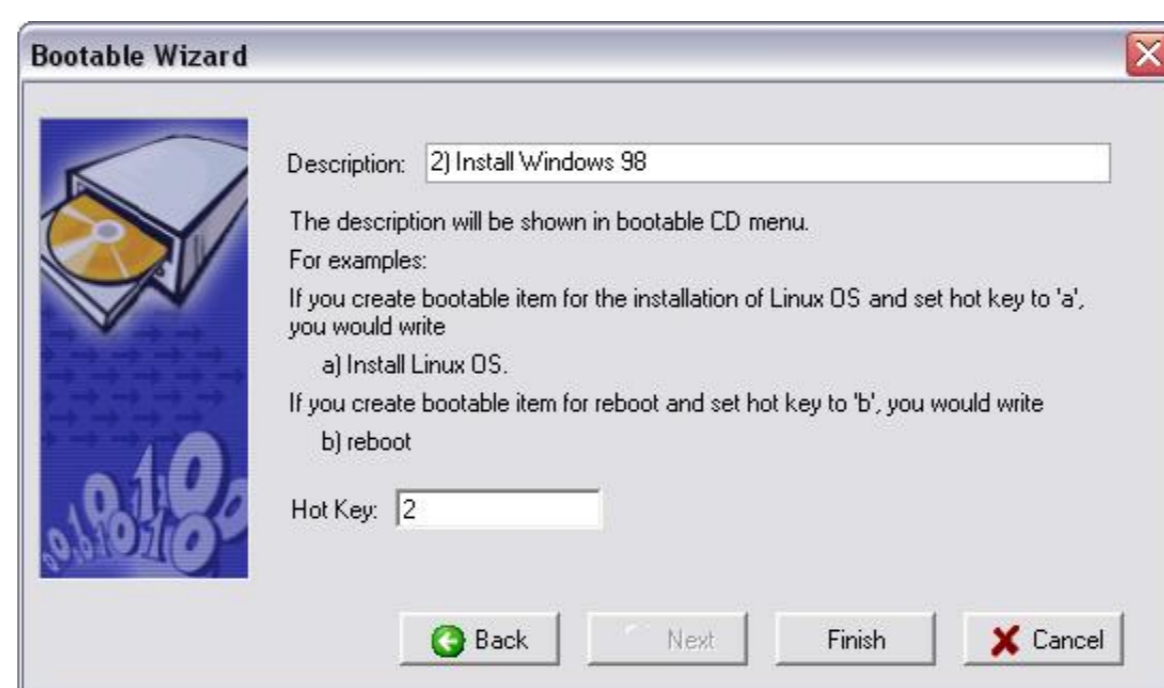

DOWNLOAD

DOWNLOAD

[Safetech.Boot.Disk.Isr](#)

[Safetech.Boot.Disk.Isr](#)

DOWNLOAD

DOWNLOAD

Issue:1. Boot to the DART (DVD) disk.2. Iso. Use the Safeboot Wintech tool to get access to the partition.3. Use one of the DART tools to make a Safetech Boot Disk Iso ->->-> <https://lniurl.com/1ncjhs>.

Creating a SafeTech Boot Disk. 18. Creating ... Use the Media Output section to specify whether you want to create a CD/DVD or an ISO image.. Ultimate Boot CD (UBCD) is a bootable ISO that consolidates as many diagnostic ... it will look like a normal Windows XP start-up routine) Wintech is booting...